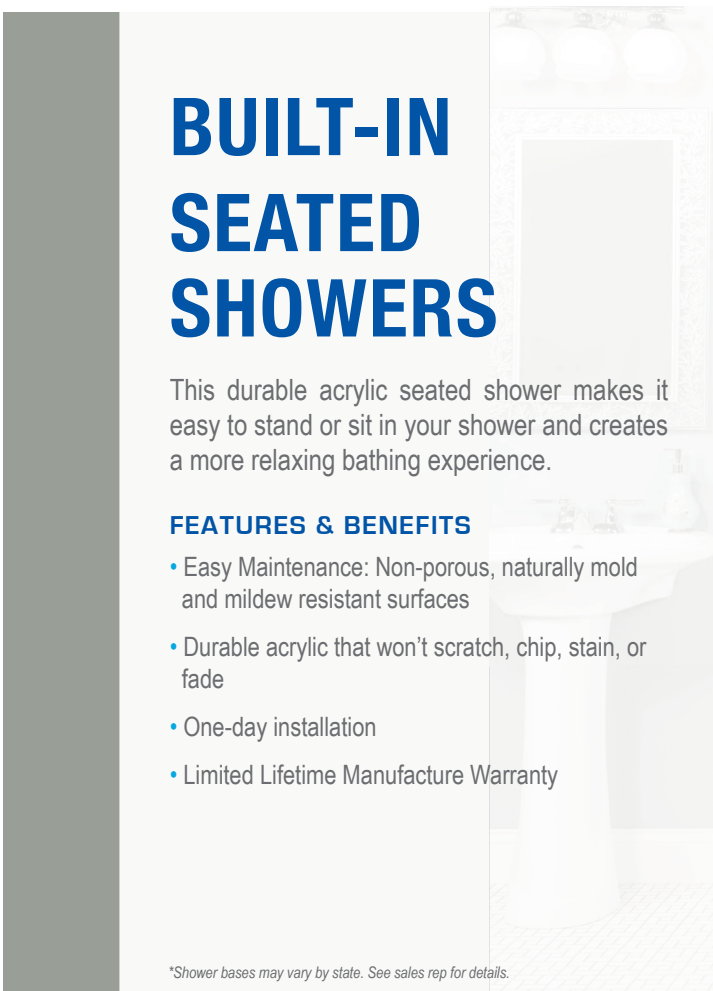

BARRIER-FREE SHOWERS

Our unique barrier-free showers eliminate the obstacle of stepping over a high shower wall and easily allow wheelchair accessibility.

FEATURES & BENEFITS

- Easy Maintenance: Non-porous, naturally mold and mildew resistant surfaces
- Durable acrylic that won't scratch, chip, stain, or fade
- One-day installation
- Limited Lifetime Manufacture Warranty

*Shower bases may vary by state. See sales rep for details.

LOW THRESHOLD SHOWERS

Low-threshold showers offer a limited lip. The perfect solution for those with limited mobility to keep their bathing independence.

FEATURES & BENEFITS

- Easy Maintenance: Non-porous, naturally mold and mildew resistant surfaces
- Durable acrylic that won't scratch, chip, stain, or fade
- One-day installation
- Limited Lifetime Manufacture Warranty

BUILT-IN SEATED SHOWERS

This durable acrylic seated shower makes it easy to stand or sit in your shower and creates a more relaxing bathing experience.

FEATURES & BENEFITS

- Easy Maintenance: Non-porous, naturally mold and mildew resistant surfaces
- Durable acrylic that won't scratch, chip, stain, or fade
- One-day installation
- Limited Lifetime Manufacture Warranty