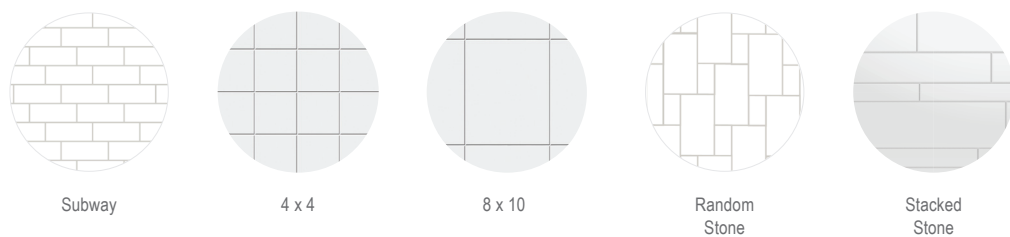

TILE OPTIONS