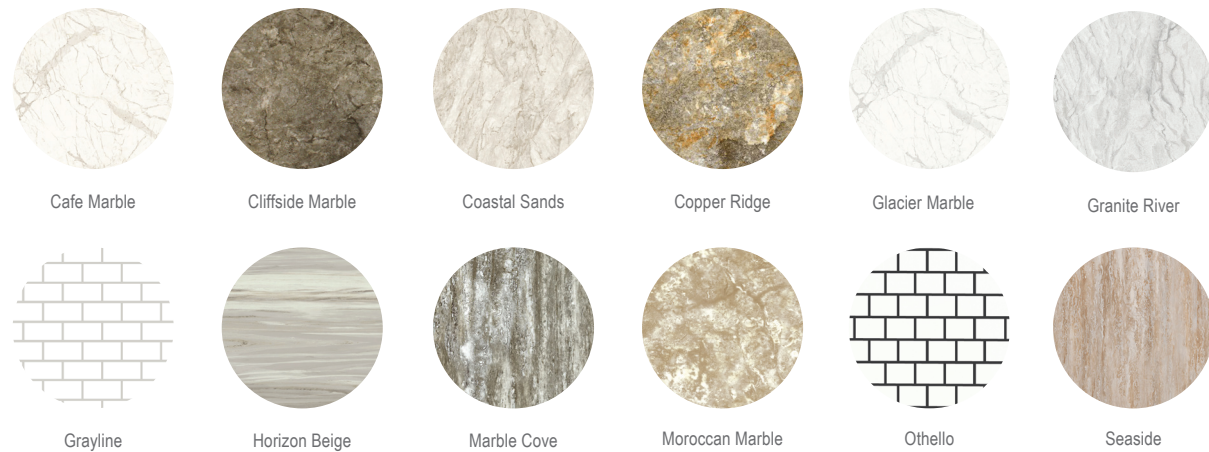

FEATURES & BENEFITS

- Easy Maintenance: Non-porous, naturally mold and mildew resistant surfaces
- Durable acrylic that won't scratch, chip, stain, or fade
- One-day installation
- Limited Lifetime Manufacture Warranty

CUSTOM SHOWERS & BATHS, MADE FOR YOU

ACRYLIC WALL SURROUNDS

Choose from our beautiful acrylic wall surrounds to enhance your bathing experience. Add laser-etched grout lines or sim tile for the look and feel of tile, with out the hassle of cleaning and maintenance.