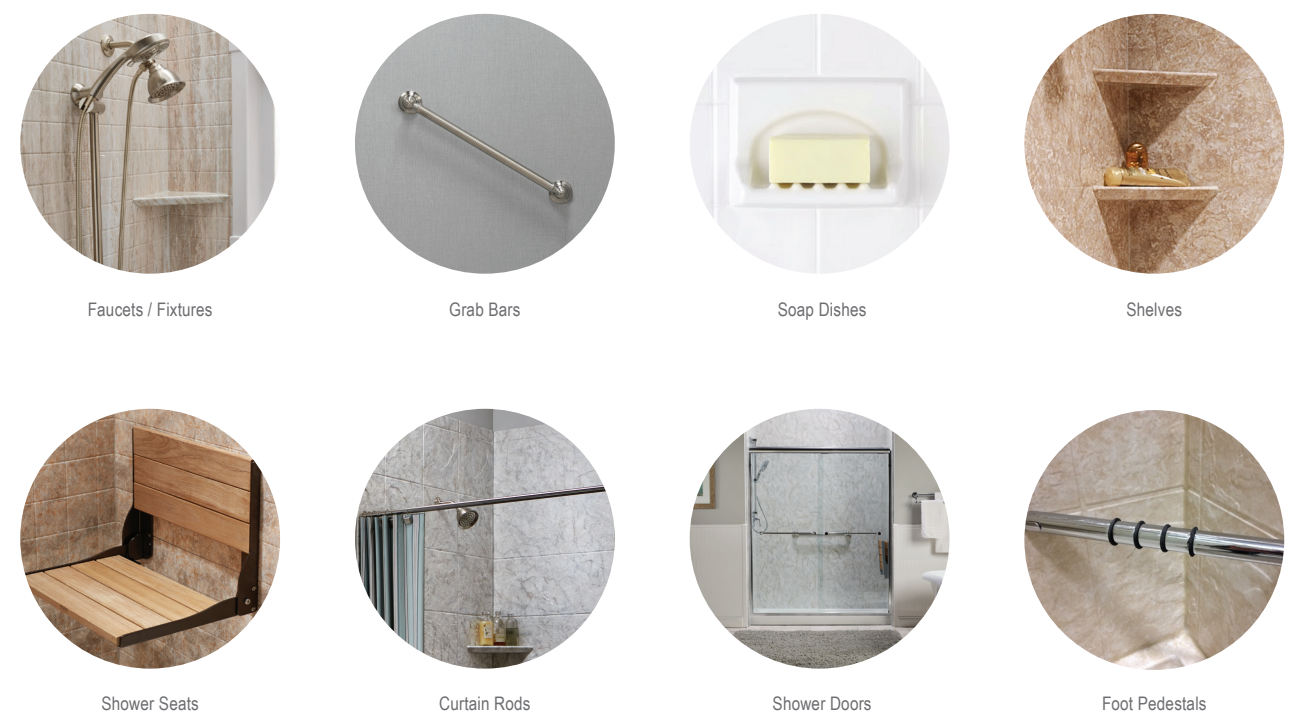

REPLACEMENT BATHTUBS

The bath replacement experts at West Shore Home can swap out your old shower or tub for a beautiful, luxurious new tub customized down to the last detail. Our tubs come with the same customizable options as our showers. Choose from our standard or soaker tub with an array of colors, patterns, and accessories.

FEATURES & BENEFITS

- Easy Maintenance: Non-porous, naturally mold and mildew resistant surfaces
- Durable acrylic that won't scratch, chip, stain, or fade
- One-day installation
- Limited Lifetime Manufacture Warranty

CUSTOM SHOWERS & BATHS, MADE FOR YOU

ACRYLIC WALL SURROUNDS

Choose from our beautiful acrylic wall surrounds to enhance your bathing experience. Add laser-etched grout lines or sim tile for the look and feel of tile, with out the hassle of cleaning and maintenance.

TILE OPTIONS

*More tile options available, see sales rep for details.

ACCESSORIES

Complete your shower look with our selection of accessories. Hardware available in Brass Nickel, Chrome, Oil Rubbed Bronze, and Matte Black.